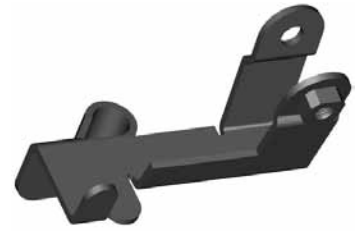

BRACKETS

BQB81

LOCATION	HOLE	FITS
Rear	9.0mm	US

BQB85

LOCATION	HOLE	FITS
Either	9mm	US

BQB92

LOCATION	HOLE	FITS
Left	M6 x 1	US

BQB93