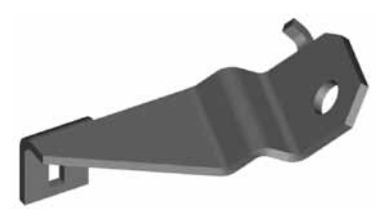

LOCATION	HOLE	FITS
Right	7mm	US

BQB27

LOCATION	HOLE	FITS
Left	7mm	US

BQB29

LOCATION	HOLE	FITS
Either	9.6mm	US

BQB30

LOCATION	HOLE	FITS
Rear	10.4mm	US

Fitting Brackets

A = Asian

EU = European

US = United States

UNI = Universal

V = Various

BRACKETS

BQB39

LOCATION	HOLE	FITS
Left	9mm	US