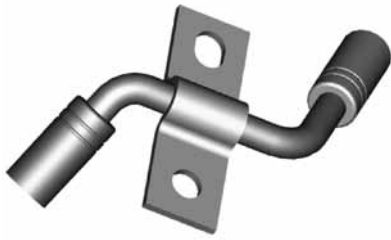

MISCELLANEOUS HOSE FITTINGS

Center Joiner

HF37

THREAD	FLARE	TUBE SIZE	OAL	FITS
-	-	8mm	86mm	A