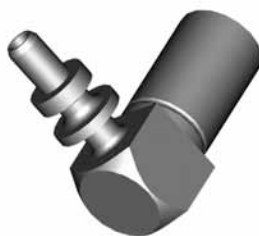

HF62

THREAD	FLARE	TUBE SIZE	OAL	FITS
-	-	-	35mm	US