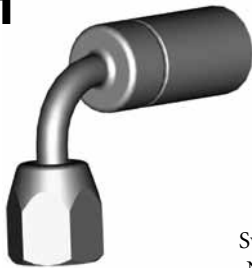

HF09W

Swivel
No. 3 JIC

THREAD	FLARE	TUBE SIZE	OAL	FITS
3/8" x 24NF	37°	-	36mm	V

HF10

Swivel 45°
No. 3 JIC

THREAD	FLARE	TUBE SIZE	OAL	FITS
3/8" x 24NF	37° Double	3/16"	52mm	V

HF11

Swivel 90°
No. 3 JIC