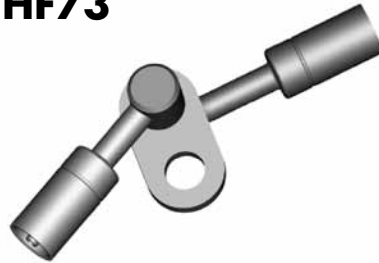

Female Swivel

Specials

A = Asian

EU = European

US = United States

UNI = Universal

V = Various

MISCELLANEOUS HOSE FITTINGS

Center Joiner

HF37

THREAD	FLARE	TUBE SIZE	OAL	FITS
-	-	8mm	86mm	A

HF38

THREAD	FLARE	TUBE SIZE	OAL	FITS
-	-	8mm	86mm	A

HF71

THREAD	FLARE	TUBE SIZE	OAL	FITS
-	-	7mm	130mm	A

HF72

THREAD	FLARE	TUBE SIZE	OAL	FITS
-	-	7mm	130mm	A

HF73

THREAD	FLARE	TUBE SIZE	OAL	FITS
-	-	7mm	95mm	A

HF74

THREAD	FLARE	TUBE SIZE	OAL	FITS
-	-	7mm	95mm	A

HF300

THREAD	FLARE	TUBE SIZE	OAL	FITS
-	-	8mm	190mm	US