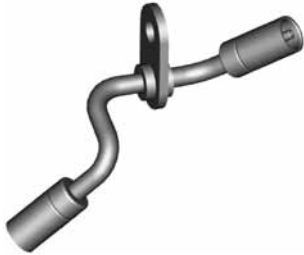

Female Swivel

Specials

A = Asian

EU = European

US = United States

UNI = Universal

V = Various

MISCELLANEOUS HOSE FITTINGS

Center Joiner

HF37

THREAD	FLARE	TUBE SIZE	OAL	FITS
-	-	8mm	86mm	A

HF38

THREAD	FLARE	TUBE SIZE	OAL	FITS
-	-	8mm	86mm	A

HF71

THREAD	FLARE	TUBE SIZE	OAL	FITS
-	-	7mm	130mm	A

HF72

THREAD	FLARE	TUBE SIZE	OAL	FITS
-	-	7mm	130mm	A

HF73

THREAD	FLARE	TUBE SIZE	OAL	FITS
-	-	7mm	95mm	A

HF74

THREAD	FLARE	TUBE SIZE	OAL	FITS
-	-	7mm	95mm	A

HF300

THREAD	FLARE	TUBE SIZE	OAL	FITS
-	-	8mm	190mm	US