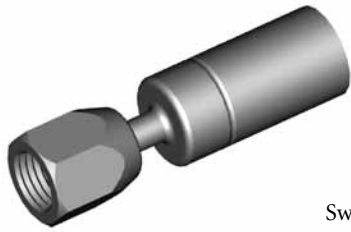

THREAD	FLARE	TUBE SIZE	OAL	FITS
M10 x 1	DIN	3/16"	-	EU

HF116 NEW

Swivel

THREAD	FLARE	TUBE SIZE	OAL	FITS
M10 x 1	DIN	3/16"	-	EU

HF117 NEW

Swivel

THREAD	FLARE	TUBE SIZE	OAL	FITS
M10 x 1	DIN	3/16"	-	EU

A = Asian

EU = European

US = United States

UNI = Universal

V = Various

MISCELLANEOUS HOSE FITTINGS

HF09

Swivel
No. 3 JIC

THREAD	FLARE	TUBE SIZE	OAL	FITS
3/8" x 24NF	37° Double	3/16"	58mm	V

HF09W

Swivel
No. 3 JIC

THREAD	FLARE	TUBE SIZE	OAL	FITS
3/8" x 24NF	37°	-	36mm	V

HF10

Swivel 45°
No. 3 JIC

THREAD	FLARE	TUBE SIZE	OAL	FITS
3/8" x 24NF	37° Double	3/16"	52mm	V

HF11

Swivel 90°
No. 3 JIC